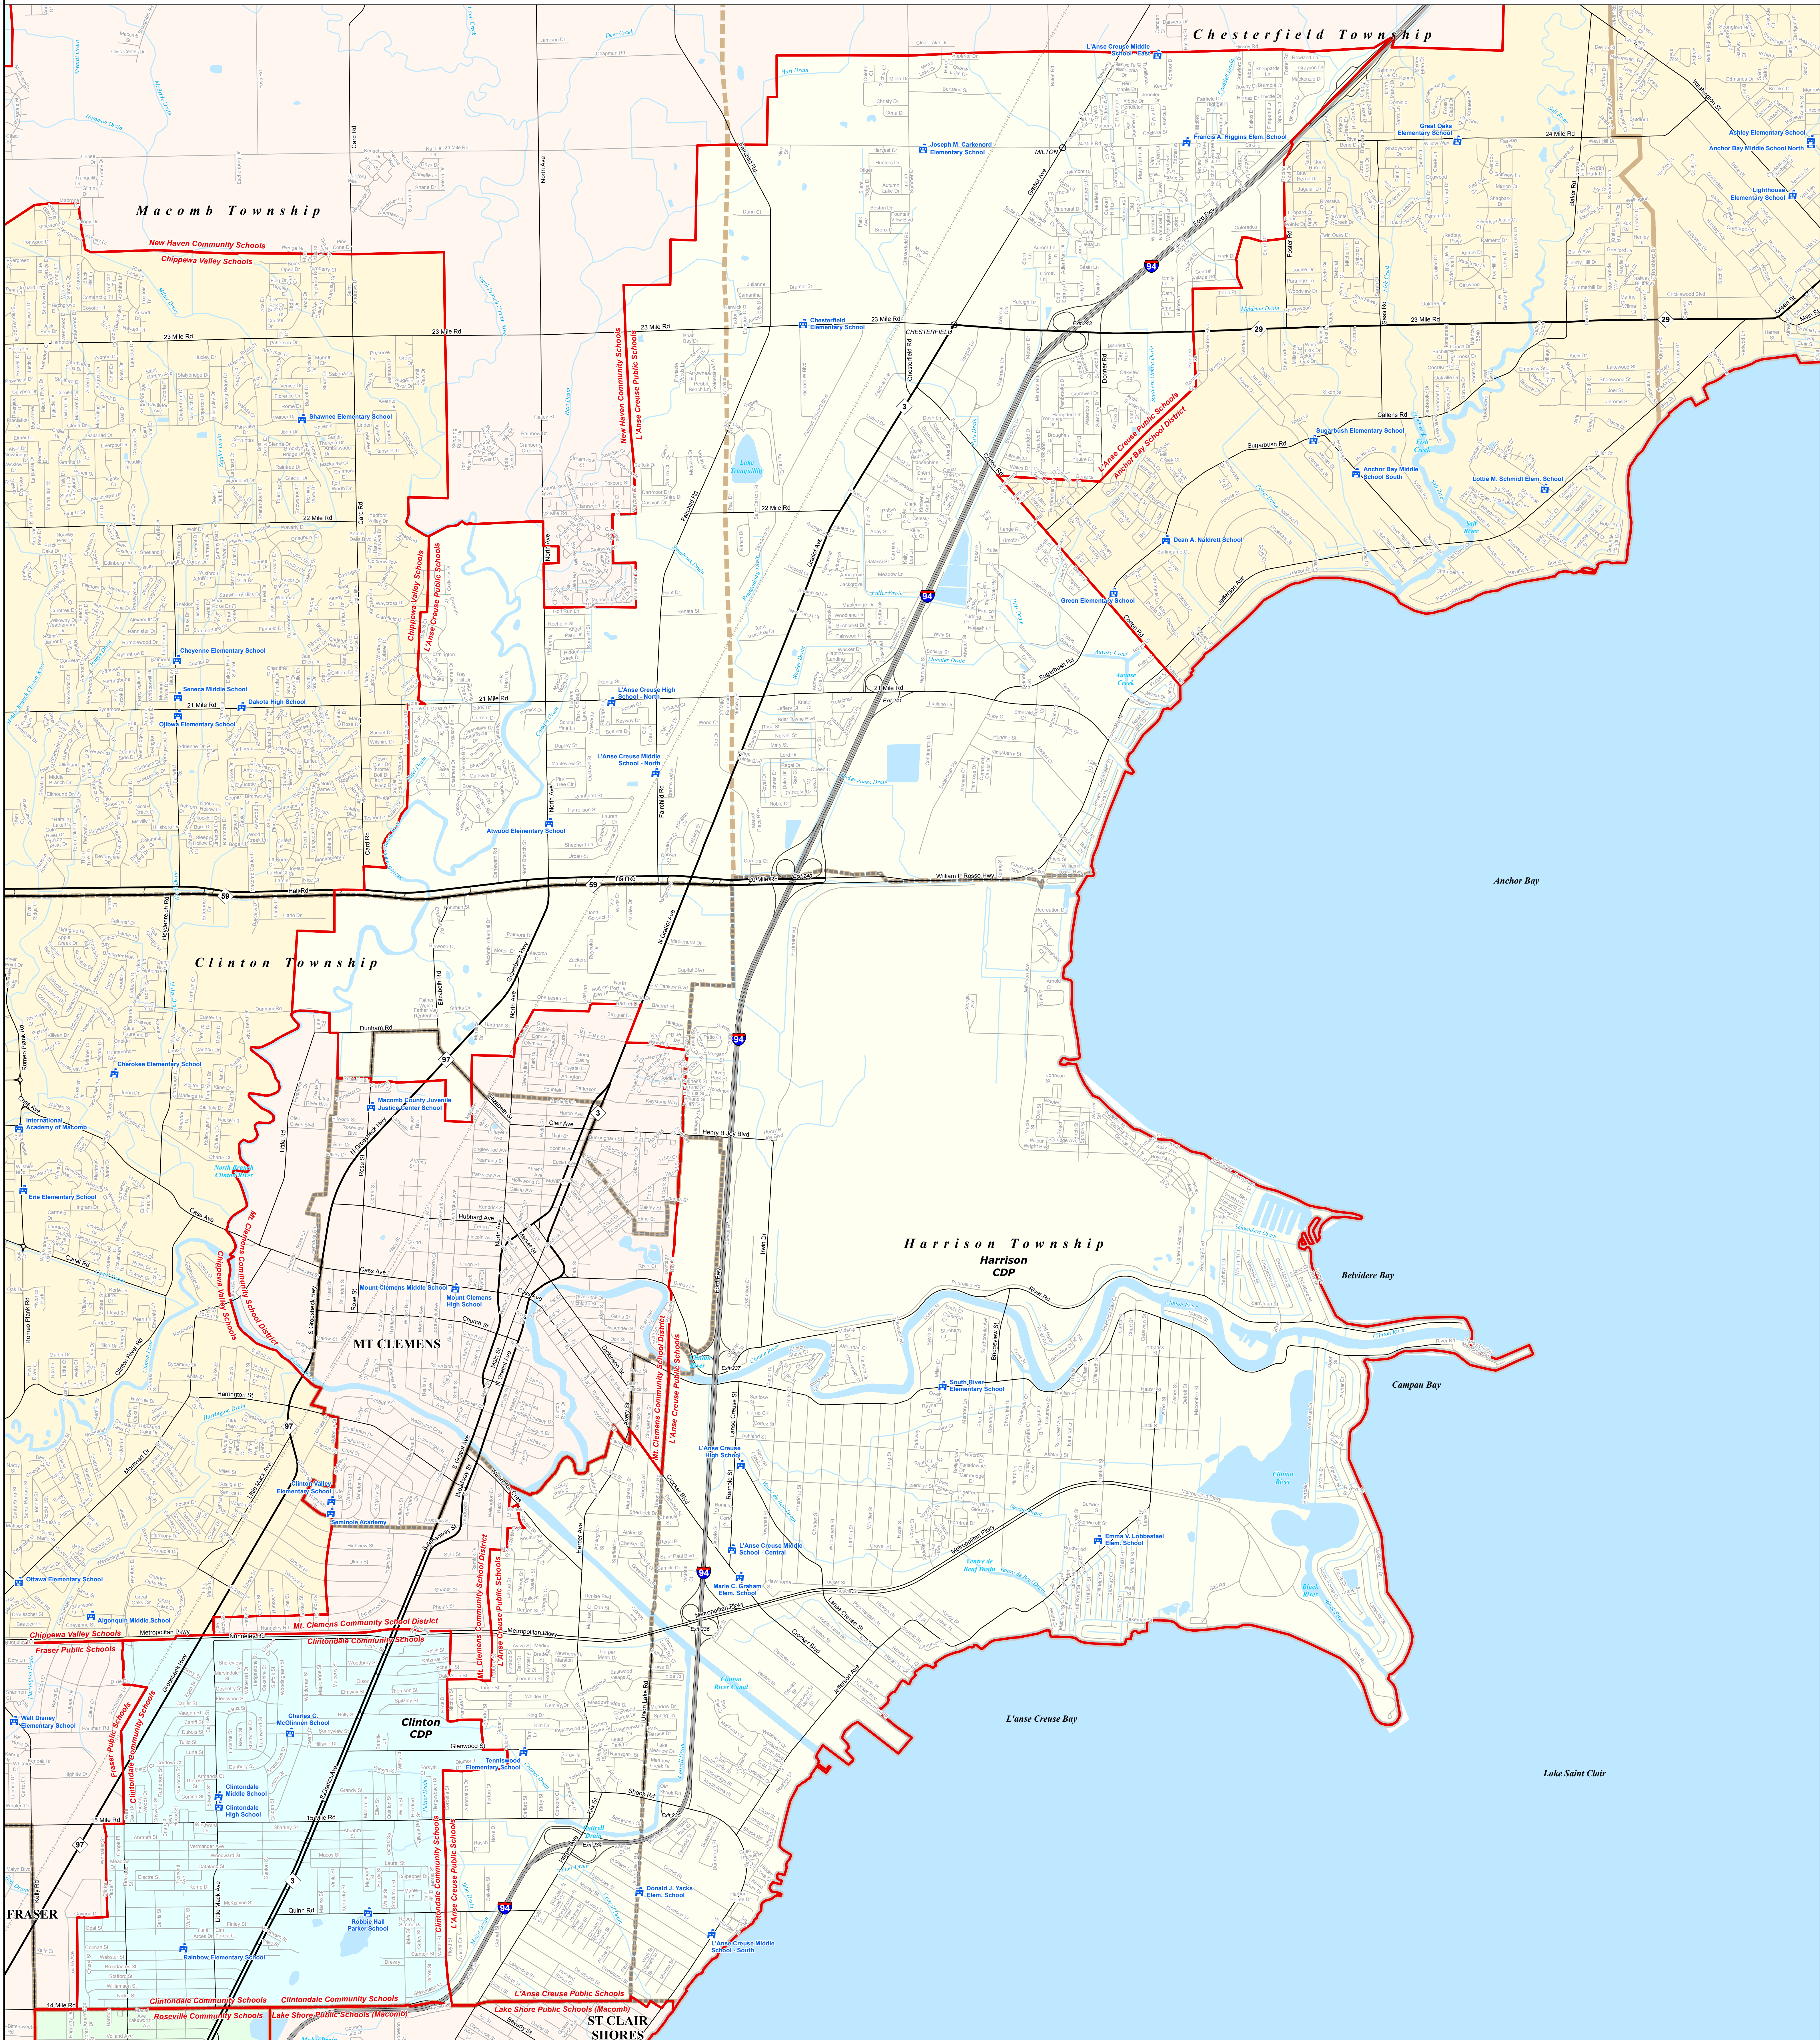

L'ANSE CREUSE PUBLIC SCHOOLS

Macomb ISD

*Note: Non K-12 School Districts identified with Asterisk (*) in Name

11/14/13

Legend	
School District	School
County	Water Feature
City	River, Stream, or Drain
Township	Railroad
Village	Freeway
Census Designated Place	Highway
	Primary Road
	Local Road